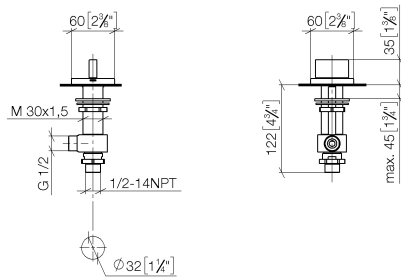

20 000 705

- hole diameter valve 32 mm
- rosette 60 x 60 mm
- with cold marking

	Brushed Champagne (22kt Gold)	20 000 705-46
	Chrome	20 000 705-00
	Brushed Platinum	20 000 705-06
	Dark Chrome	20 000 705-19
	Champagne (22kt Gold)	20 000 705-47
	Brushed Dark Platinum	20 000 705-99

20 000 705

mm [inches]

Flow rate chart

Certificates

WRAS_2103001.

20 000 705

Parts for other finishes can be found here: [Chrome](#)

Spare parts list

No.	Item Number	Name	Quantity used	Delivery time
1	90 20 70 051 04-46	handle (cold)	1	30
2	04 17 11 058 33 90	side panel	1	2
3	90 90 03 133 00 90	top	1	2
4	04 23 10 032 78 90	fixing set	1	2
5	04 17 11 023 10 90	distributor	1	2
6	90 23 30 040 00-46	threaded connector	1	-
Spare part can no longer be ordered, please order the replacement item				
7	09 30 11 059 90	disc	1	2
8	09 23 10 012 90	nut	1	2